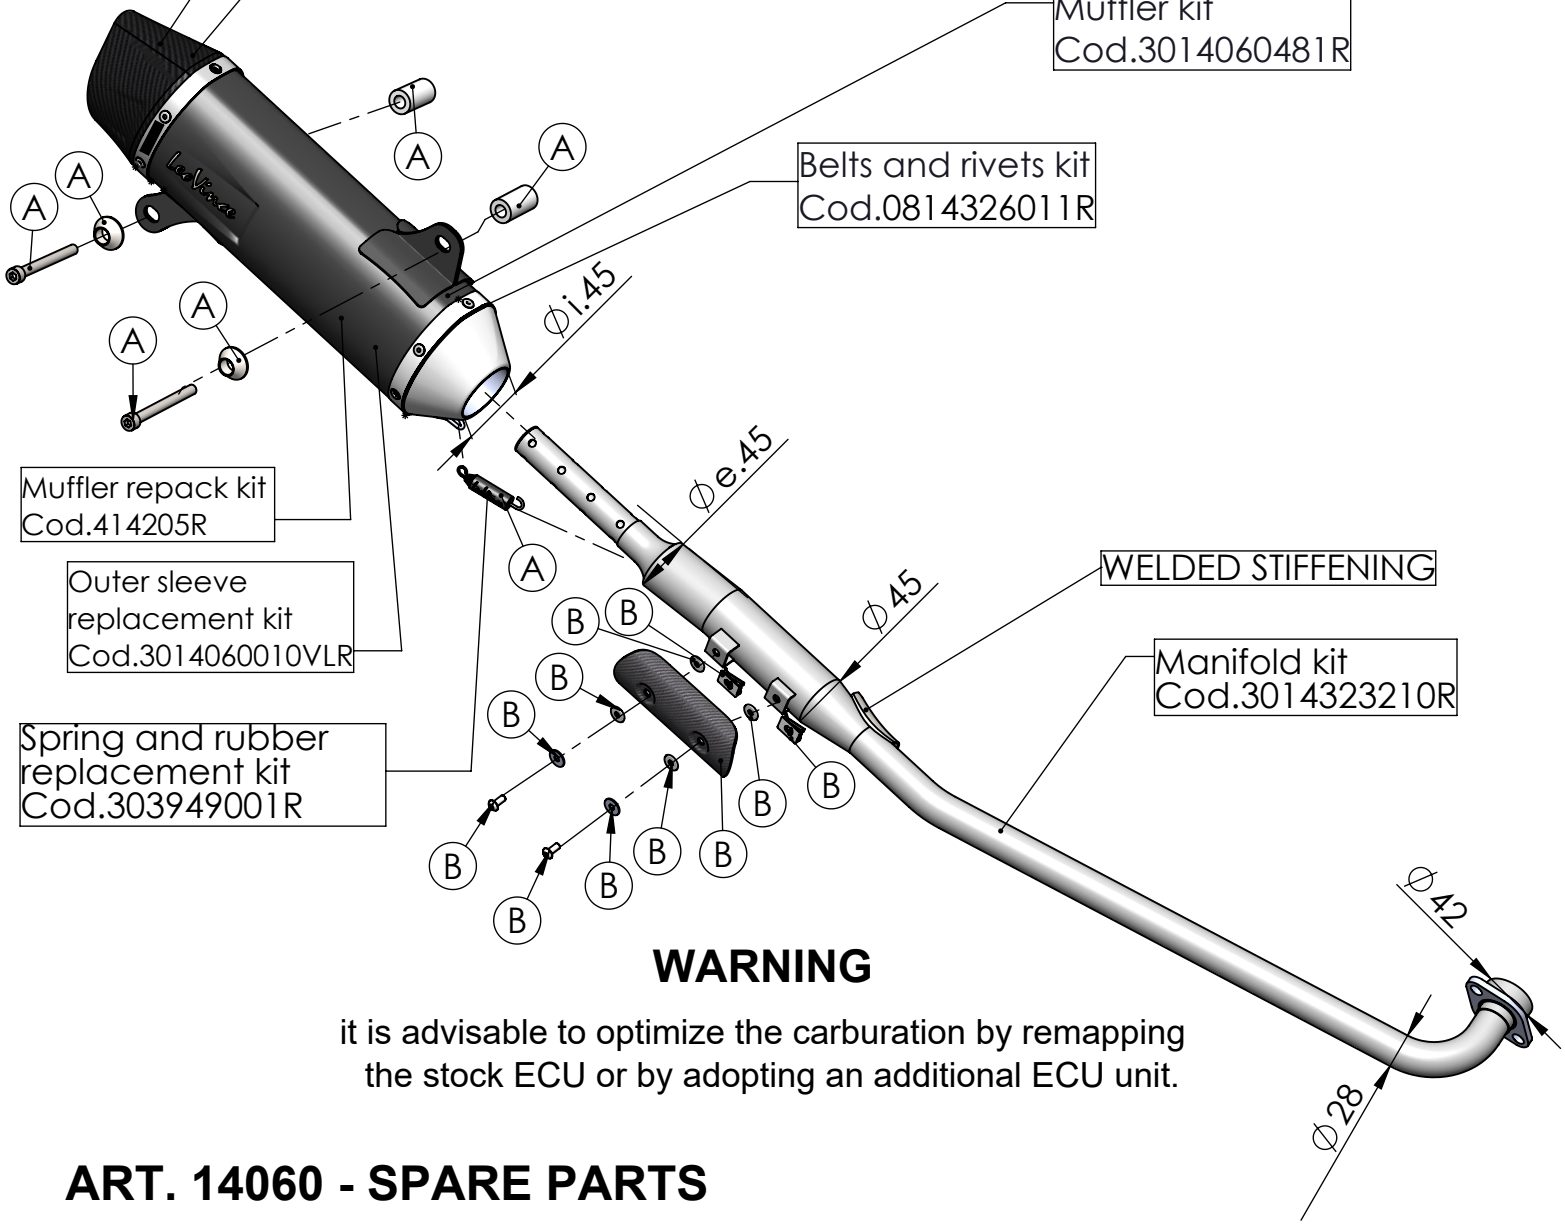

Carbon end cap set
Cod.3014008701R

End cap set
Cod.3014259711R

Muffler kit
Cod.3014060481R

Belts and rivets kit
Cod.0814326011R

Muffler repack kit
Cod.414205R

Outer sleeve
replacement kit
Cod.3014060010VLR

Spring and rubber
replacement kit
Cod.303949001R

WELDED STIFFENING

Manifold kit
Cod.3014323210R

WARNING

it is advisable to optimize the carburation by remapping the stock ECU or by adopting an additional ECU unit.

ART. 14060 - SPARE PARTS

YAMAHA 125 X-MAX / IRON MAX

(A) FITTING KIT Cod. 3014323601R

(B) CARBON COVER KIT Cod. 306974002R